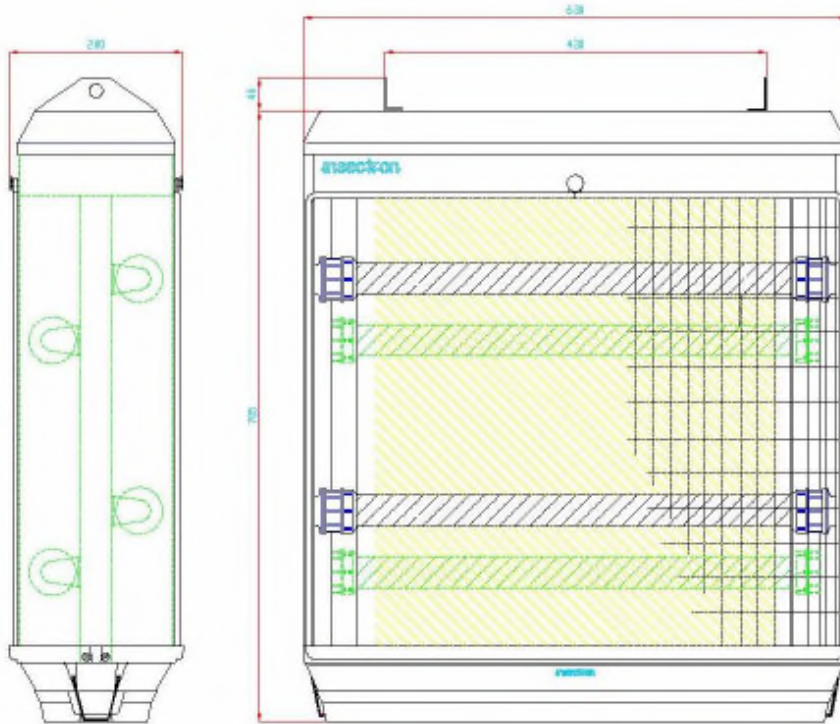

INSECTRON® MUSEUM TYPE I-400M V/V
 Green light – 4 lamps – ceiling mounted
 Ref: 21_INS_400M_V/V

Effective surface area _____	300 m2
Max height _____	20 m
Light source _____	4x18 Watts
Type of lamp _____	specific green light
Connection voltage _____	230 V/240 V (50 Hz)
Type of trapping _____	yellow glueboard
Power consumption _____	95 Watts maximum
Weight _____	20 Kg
Housing _____	stainless steel
Protection class _____	IP 54
Quality Certification _____	ISO 9001
Guarantee _____	8 years (except lamps, glueboard, starter)
Lamps life time _____	9000 hours
Length x Width x Height _____	630 x 200 x 705 (mm)
CE certification _____	yes
Mounting position _____	ceiling mounted